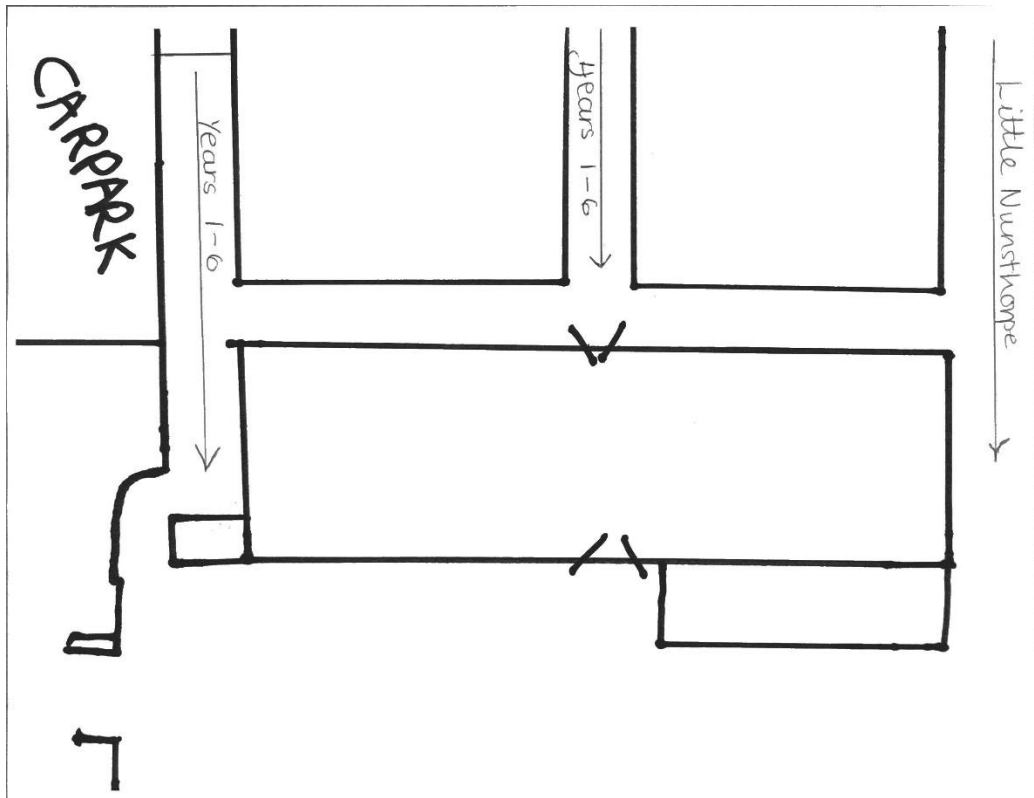

IN THE MORNING:

Come in between 8.30am and 9am

If your child goes to **Little Nunsthorpe**, please use the gates that lead to Butterflies and the Hub Community Space. Mrs Leggett will there with the team to meet you.

For children in Years 1-6: please drop your child/children at the middle gate or the main gate, as you did this morning. There will be extra staff around to support. Mrs McGuire will be available on Sutcliffe Avenue to take any messages you need to pass on.

Please help by:

- Dropping your children and moving away to keep the paths free
- Wearing a mask, if you can
- Seeing Mrs McGuire to pass on any messages
- Coming at a different time to go into the office

SUTCLIFFE AVENUE

Please feel free to email Mrs McGuire or Miss Witts if you want to discuss these plans.
Katie.mcguire@oasisnunsthorpe.org Selina.witts@oasisnunsthorpe.org